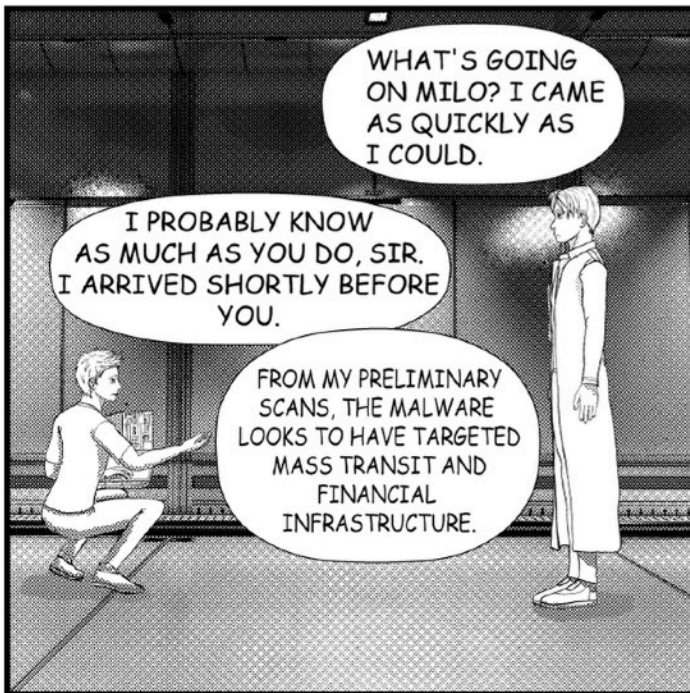

RAINBOWS

Story and art by Joel Oborn

HELLO? SILAS, IT'S 2 AM...

MASAHIRO, THERE'S BEEN AN INCIDENT AT THE SPIRE...

SURELY THE TECHS ON SHIFT CAN HANDLE IT. I TRAINED THEM MYSE-

NO, KENTA. THIS WAS A CYBERATTACK AT THE DIRECT ACCESS TERMINAL

WHAT?! HOW ON EARTH DID THEY GAIN ACCESS?!

THAT'S WHAT WE'RE HOPING YOU CAN HELP US WITH. JUST GET HERE ASAP. I'LL TELL YOU THE REST WHEN I SEE YOU.

OKAY.

I'M ON MY WAY.

HOW WAS ANYONE ABLE TO GAIN ENTRY TO THE SPIRE?

THE SPIRE IS THE COMMAND SERVER FOR DAEDALUS, WHERE HARDWARE AND SOFTWARE CAN BE MONITORED AROUND THE CLOCK FROM A SECURE LOCATION.

WHO ARE THESE PEOPLE, SILAS?

YOU MUST BE MASAHIRO-SAN.

PLEASURE TO MEET YOU, ARCHITECT.