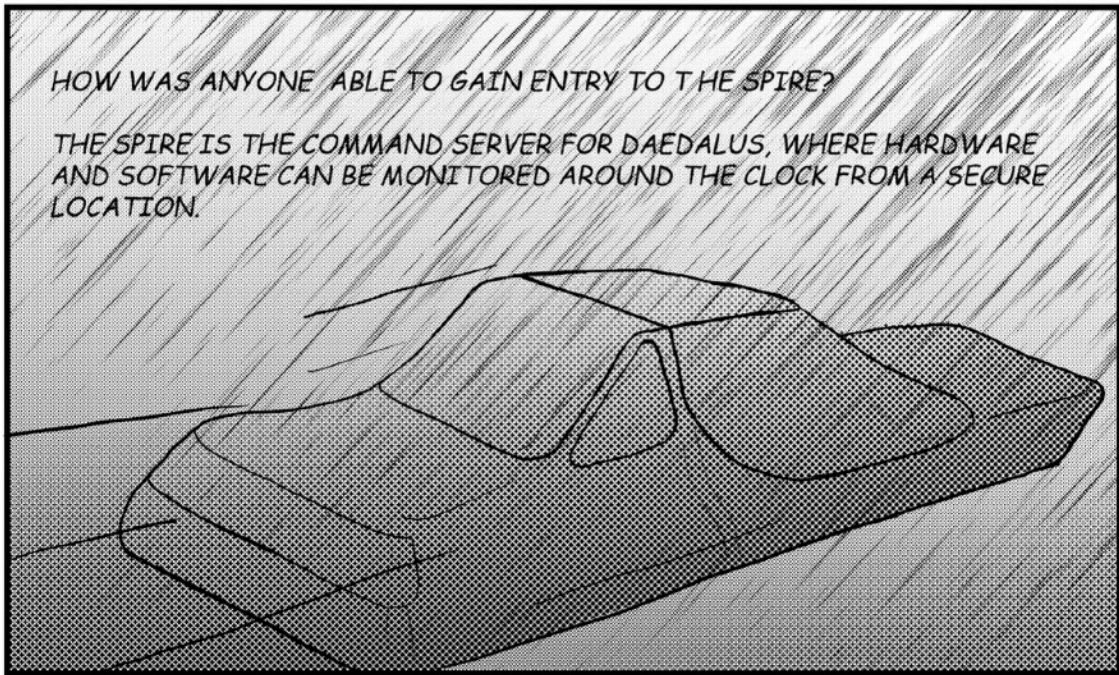

RAINBOWS

Story and art by Joel Oborn

HELLO? SILAS, IT'S 2 AM...

MASAHIRO, THERE'S BEEN AN INCIDENT AT THE SPIRE...

SURELY THE TECHS ON SHIFT CAN HANDLE IT. I TRAINED THEM MYSE-

NO, KENTA. THIS WAS A CYBERATTACK AT THE DIRECT ACCESS TERMINAL

WHAT?! HOW ON EARTH DID THEY GAIN ACCESS?!

THAT'S WHAT WE'RE HOPING YOU CAN HELP US WITH. JUST GET HERE ASAP. I'LL TELL YOU THE REST WHEN I SEE YOU.

OKAY.

I'M ON MY WAY.

HOW WAS ANYONE ABLE TO GAIN ENTRY TO THE SPIRE?

THE SPIRE IS THE COMMAND SERVER FOR DAEDALUS, WHERE HARDWARE AND SOFTWARE CAN BE MONITORED AROUND THE CLOCK FROM A SECURE LOCATION.

WHO ARE THESE PEOPLE, SILAS?

YOU MUST BE MASAHIRO-SAN.

PLEASURE TO MEET YOU, ARCHITECT.